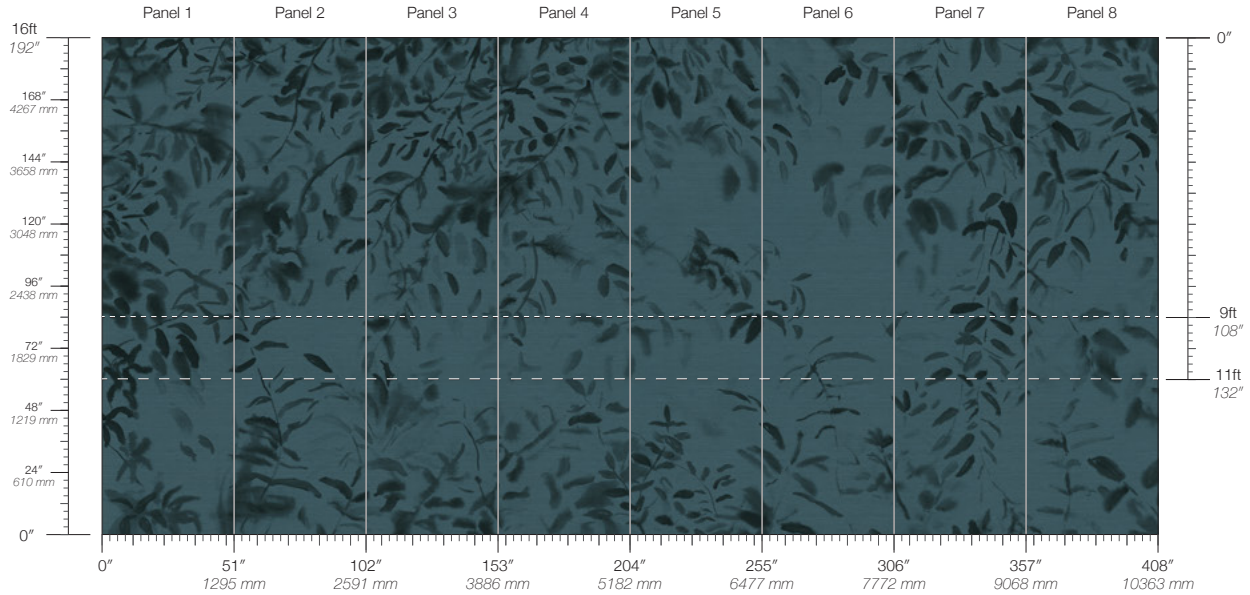

Prima Focus

Suitable for residential and commercial projects

COLOR

Focus

ITEM

8843

CONTENT

Type II PVC Free

PANEL WIDTH

51" / 1295 mm trimmed

PANEL HEIGHT

108" / 2743 mm base
132" / 3353 mm standard
192" / 4877 mm extended

REPEAT

Non-repeating

STOCK

Made to order

LEAD TIME

4 weeks to print

MINIMUM

1 panel

PRICE

Available upon request

ORIGIN

USA

DETAILS

Custom options available

MAINTENANCE

Water-based cleanser

ENVIRONMENTAL

HPD Available
Declare Label
Red List Free
Low VOC
Contributes to LEED v4
Post-Consumer Recycled Content

SPECS

Olefin Composite Face
Polyester/Cotton Woven Backing
13.33 oz/yd²
452 g/m²
Stippled Surface Texture

TESTING

ASTM E84 Adhered Class A
CAN/ULC-S102
EN 15102 Class B, s1 d0
CDPH CA Section 01350

DISCLAIMER

Refer to our website to see the full mural artwork. Reference the physical sample for color and texture. Panel maps represent mural artwork only.